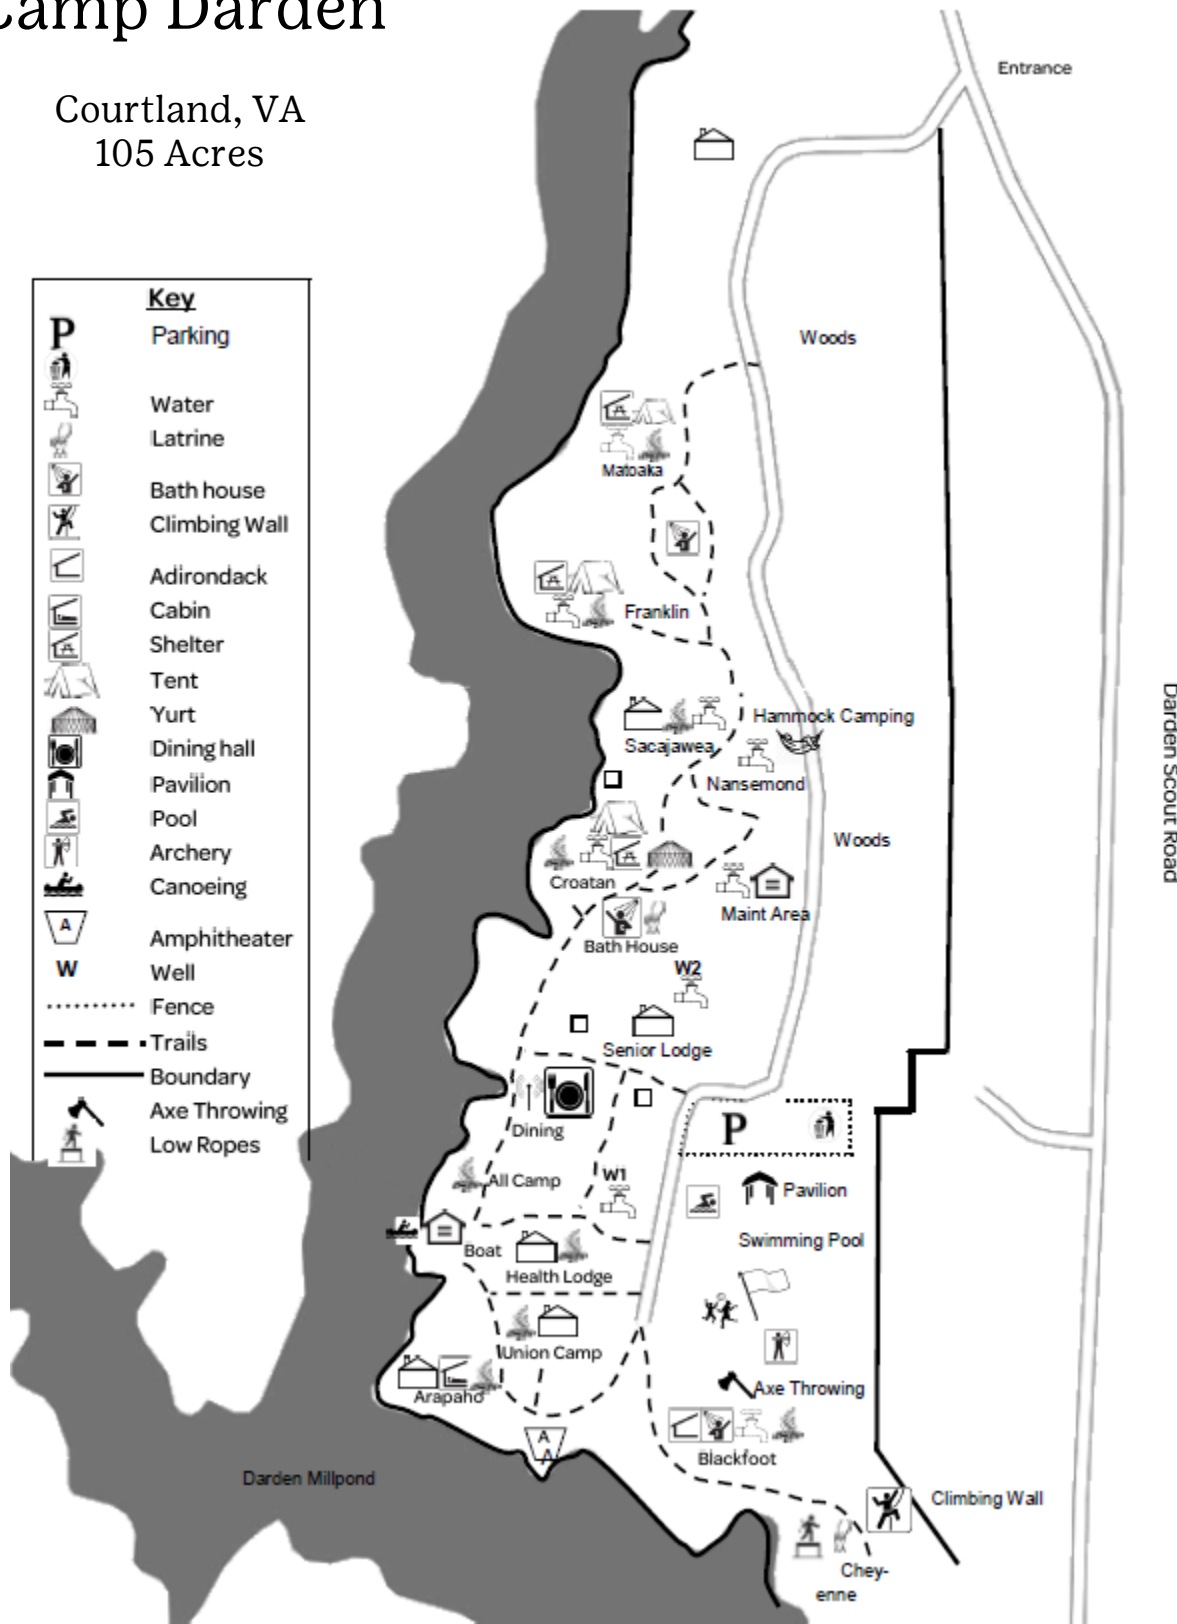

# Camp Darden

Courtland, VA  
105 Acres

**girl scouts**   
of the colonial coast