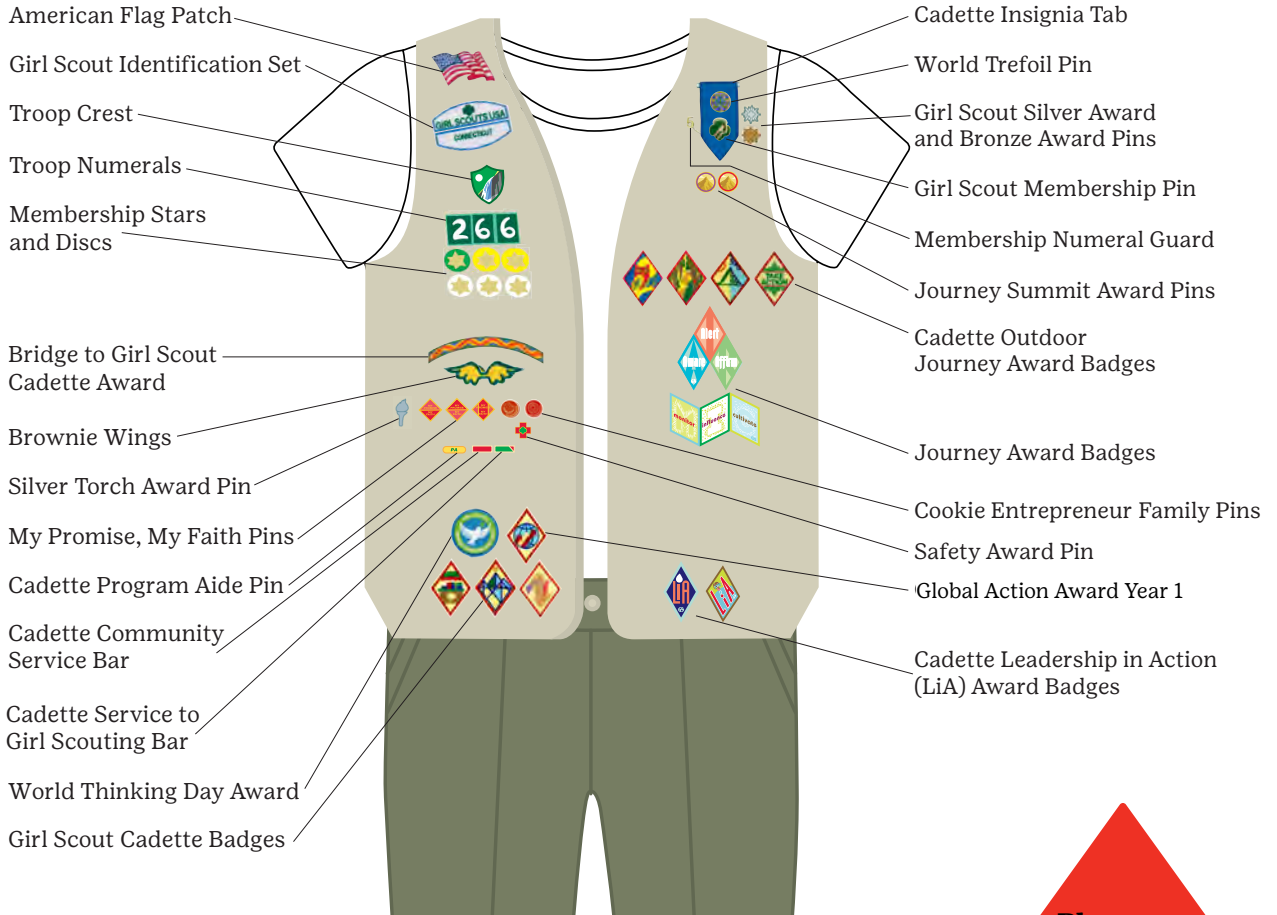

Cadette How to Wear it

If your Journey awards and badges don't fit on the front of your vest or sash, you can wear them on the back.

Place your Journey awards above your badges.