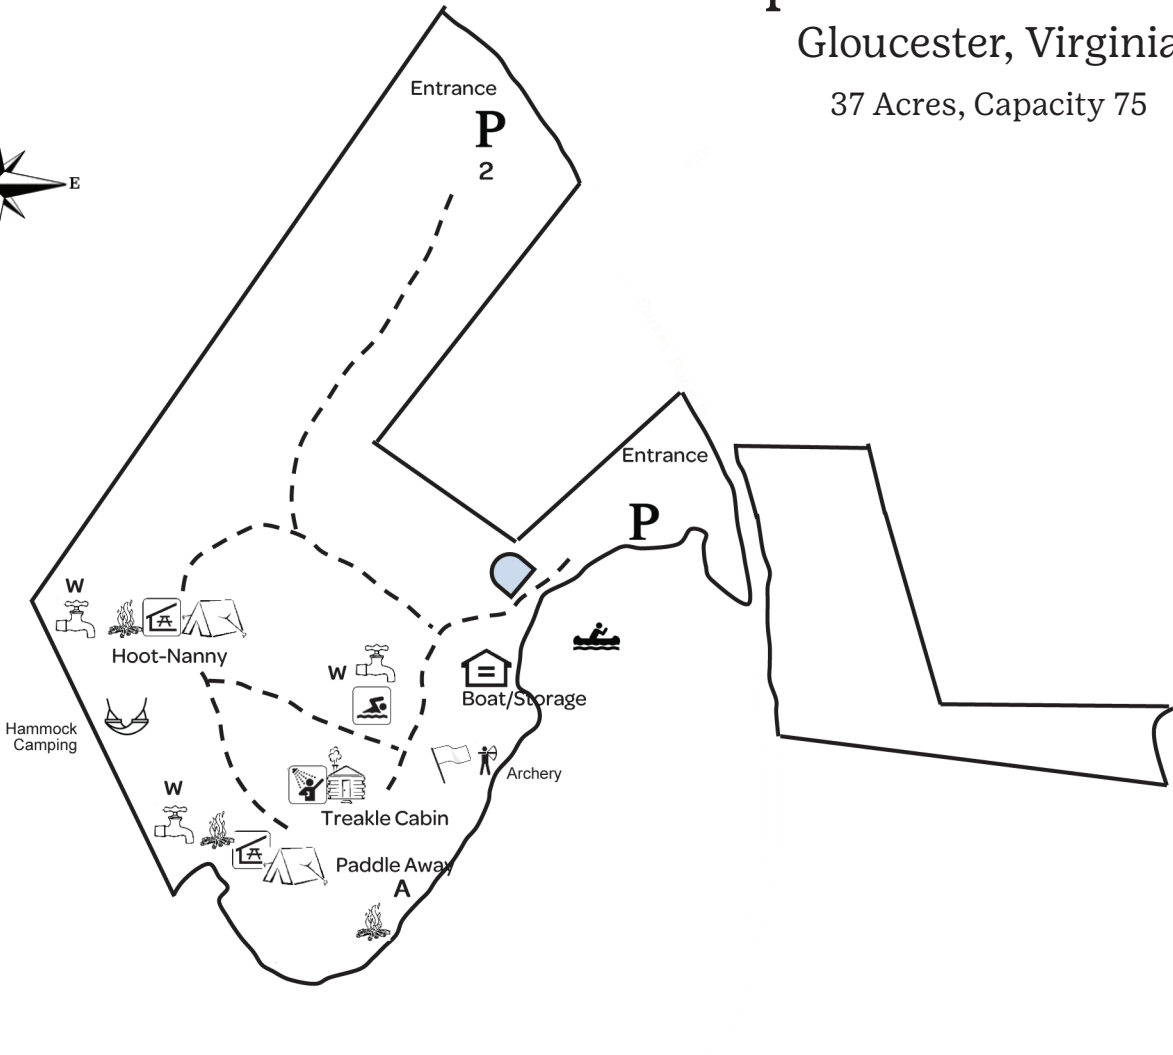

Camp Burke's Mill Pond

Gloucester, Virginia

37 Acres, Capacity 75

Key

- P** Parking
- P 2** Overflow parking
- Water
- Fire pit
- Picnic shelter
- Tent
- Swimming pool
- Archery
- Canoeing
- Flag pole
- A** Amphitheater
- W** Well
- Bathhouse
- - - Trails
- Boundary
- Hammock Camping

girlscouts 
of the colonial coast

07-2023